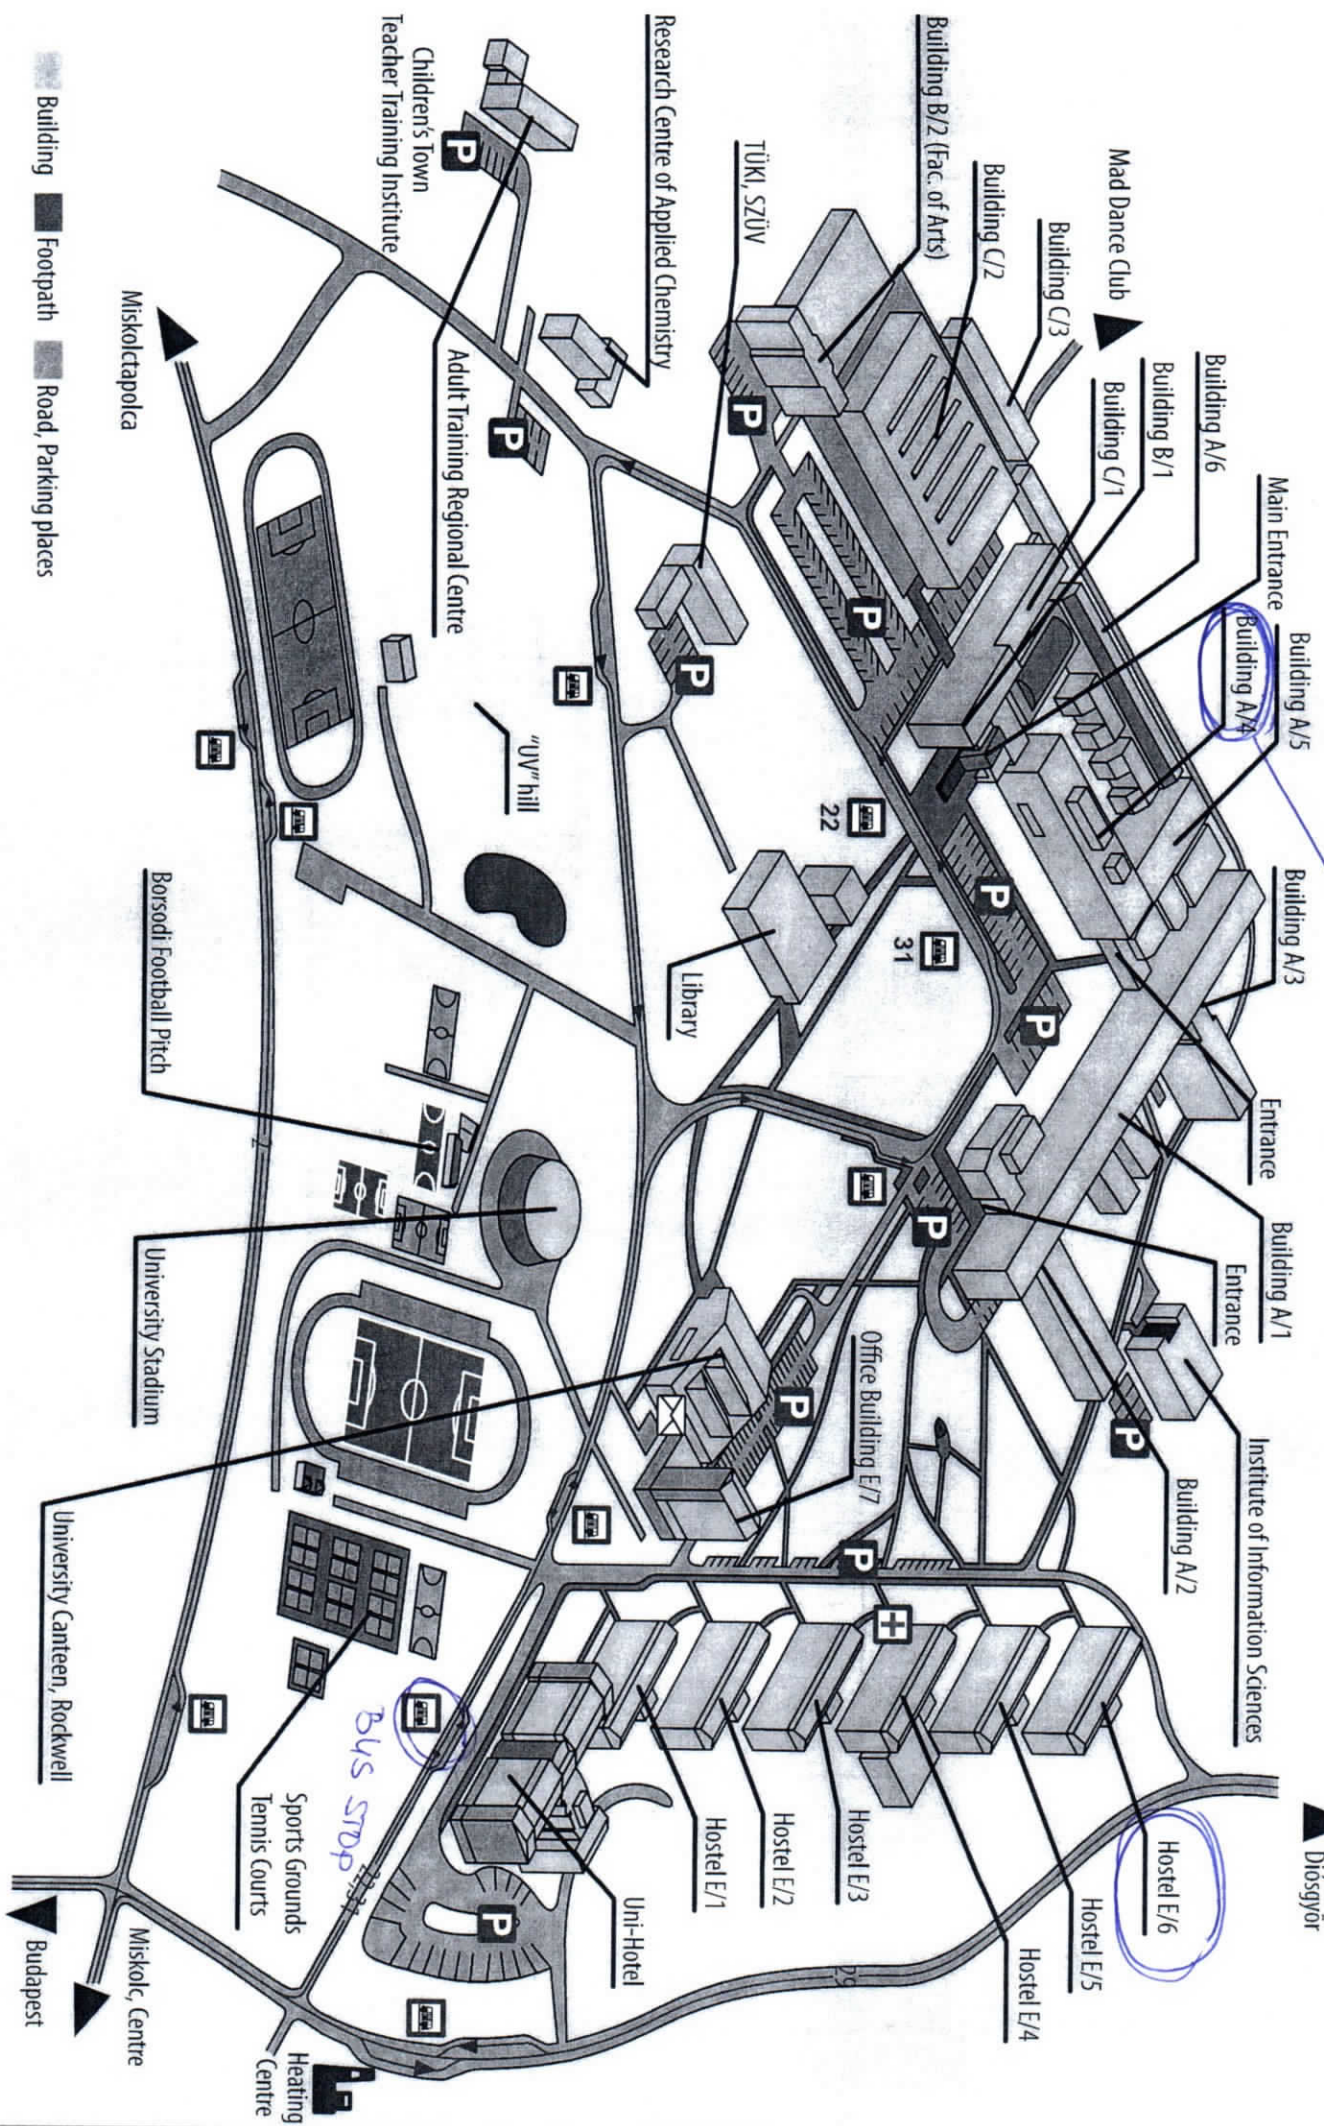

UNIVERSITY OF MISKOLC

EPASWUS OFFICE
→ Bld. A/4, 1st floor, room 8.

Building ■ Footpath ■ Road, Parking places